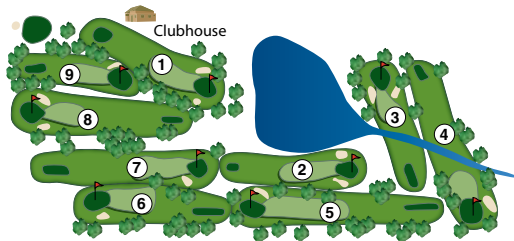

WELCOME TO HARVARD GULCH GOLF COURSE

GENERAL RULES:

1) Each player must have their own set of clubs.
2) Proper golf attire must be worn.
3) Golfers are responsible for any damages to property or other persons.
4) Replace divots, repair ball marks and rake bunkers.
5) Must play within the prescribed time limit.
  Time limit strictly enforced.
6) Property line of course is out of bounds.
7) No groups larger than 4 players.

Conservation Area Local Rule: Player must take free drop one club length from point of entry no nearer the hole.

Injury to person or property, as a result of you playing on these premises, is solely your responsibility. City and County of Denver expressly denies liability resulting from your play.

JESSE MOISSON
Golf Course Manager
jesse.moisson@denvergov.org

ROB ROSS
Course Superintendent
rob.ross@denvergov.org

COME HOME TO PLAY...

DENVER GOLF IS YOUR NEIGHBORHOOD COURSE

660 E. Iliff Ave., Denver, CO 80212 • Reservations: 720-865-GOLF (4653)
Phone: 720-865-0450 • Web Reservations: www.cityofdenvergolf.com